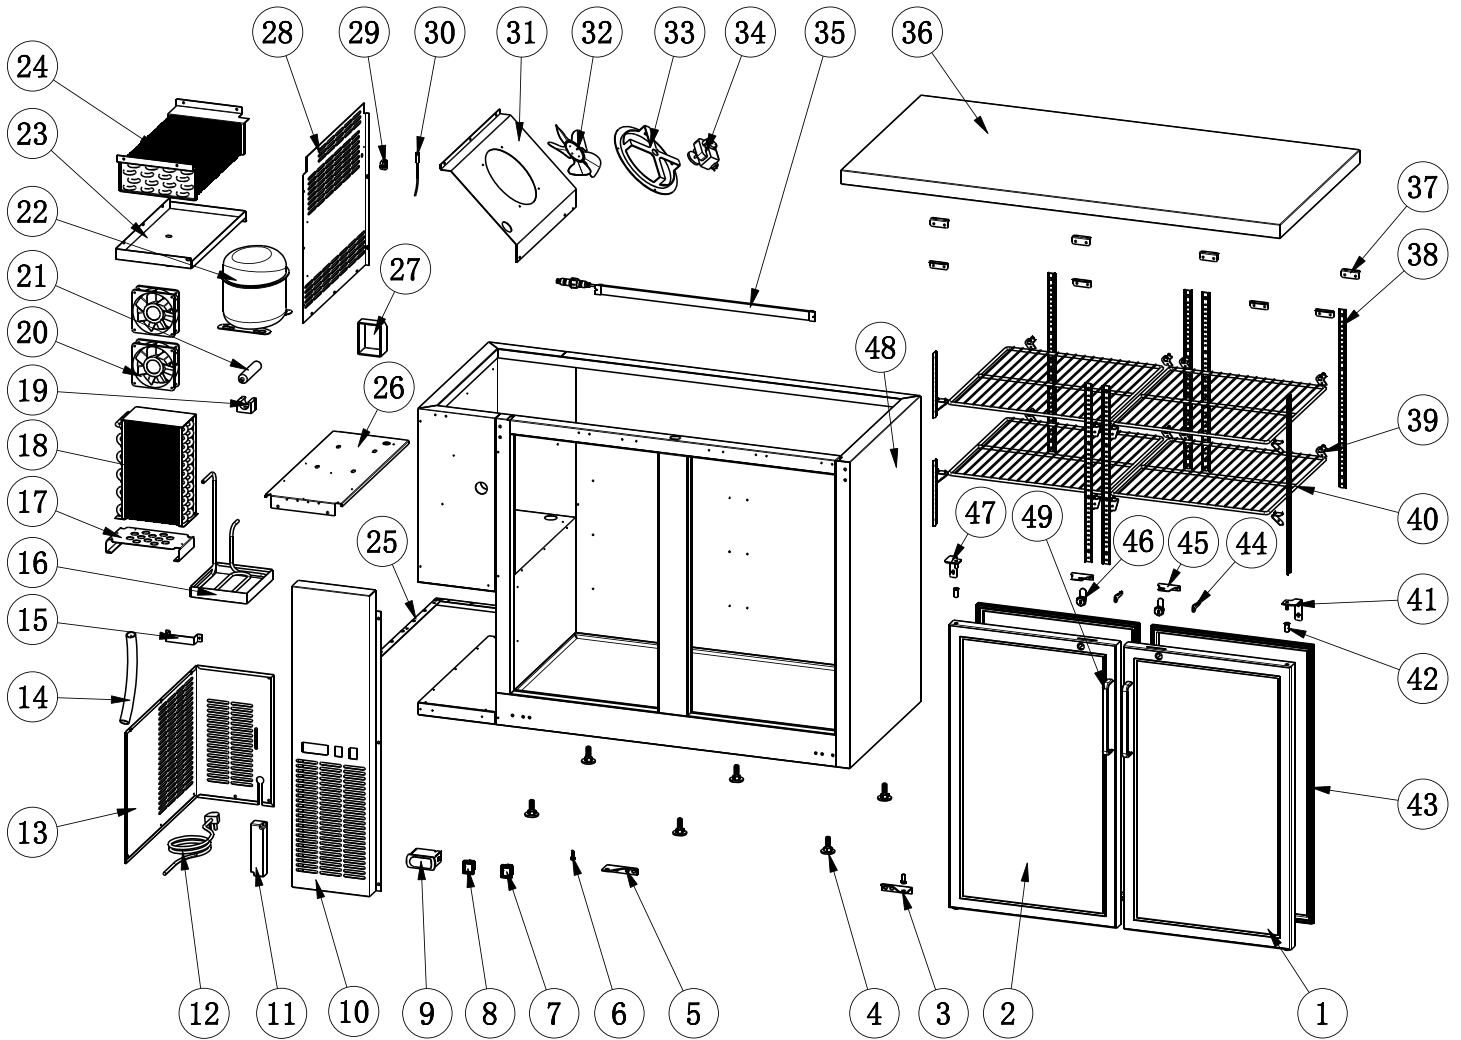

Parts Breakdown

Model **BB-CN-0012-GH** 50058

Parts Breakdown

Model BB-CN-0012-GH 50058

Item No.	Description	Position	Item No.	Description	Position	Item No.	Description	Position
AA357	Right Glass Door for 50058	1	AF778	Condenser Installation Board for 50058	17	AA913	Evaporator Fan Motor for 50058	34
AA358	Left Glass Door for 50058	2	AA370	Condenser for 50058	18	68296	LED Light for 50058	35
AA359	Bottom Right Hinge for 50058	3	AB595	Filter Fixer for 50058	19	AF821	Top Board for 50058	36
AA185	Leveling Feet for 50058	4	AA128	Condenser Fan Motor for 50058	20	AF764	Top Board Fixer for 50058	37
AA360	Bottom Left Hinge for 50058	5	AA371	Filter for 50058	21	AF176	K Strip-4 Holes for 50058	38
AA361	Bottom Hinge Axis for 50058	6	AF088	Compressor for 50058	22	26884	K Clip for 50058	39
AA124	Power Switch for 50058	7	AF779	Inner Drain Pan for 50058	23	AA386	Shelf for 50058	40
AA362	LED Light Switch for 50058	8	AA373	Evaporator for 50058	24	AA436	Upper Right Hinge for 50058	41
AB109	Thermostat for 50058	9	AF780	Fixed Mounts for Back Grill for 50058	25	AA388	Axis Cover for 50058	42
AF776	Control Panel for 50058	10	AF781	Compressor Installation Board for 50058	26	AA389	Gasket for 50058	43
AA364	LED Power Supply for 50058	11	AF820	Evaporator Cover for 50058	28	AA390	Key for 50058	44
AA365	Power Cord for 50058	12	AA378	Temperature Probe Fixer for 50058	29	AF761	Lock Plate for 50058	45
AF777	Back Grill for 50058	13	AA379	Temperature Probe for 50058	30	AA392	Lock for 50058	46
AA216	Drain Tube for 50058	14	AF783	Evaporator Fan Installation Board for 50058	31	AF786	Upper Light Hinge for 50058	47
AB974	Handle for Installation Board for 50058	15	AA962	Blade of Evaporator Fan Motor for 50058	32	AA395	Glass Door Handle for 50058	49
AF087	Outer Drain Pan for 50058	16	AF784	Evaporator Fan Holder	33			